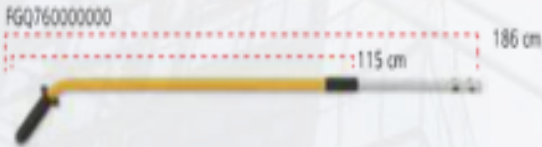

Microfiber wet mop refill for 60 cm

Q411 - HYGEN™ 24" MICROFIBER WET PAD, BLUE

Quick connect frames 90 cm

FGQ58000YL00 - HYGEN™ 35" (90CM) QUICK CONNECT FRAME, YELLOW

Quick connect poles for 90 cm frame with