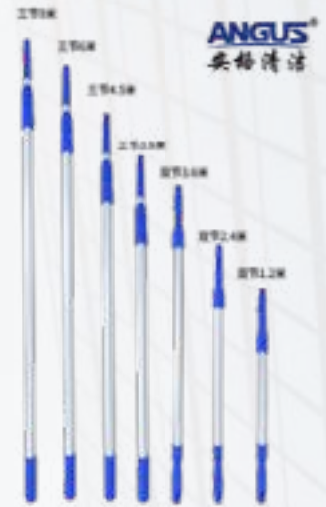

Aluminium telescopic pole 3.6m (3 sections)

AG-B002

Aluminium telescopic pole 4.5m

AG-B002

Aluminium telescopic pole 6m (3)

AG-B002

Aluminium telescopic pole 9m (3)

AG-B002