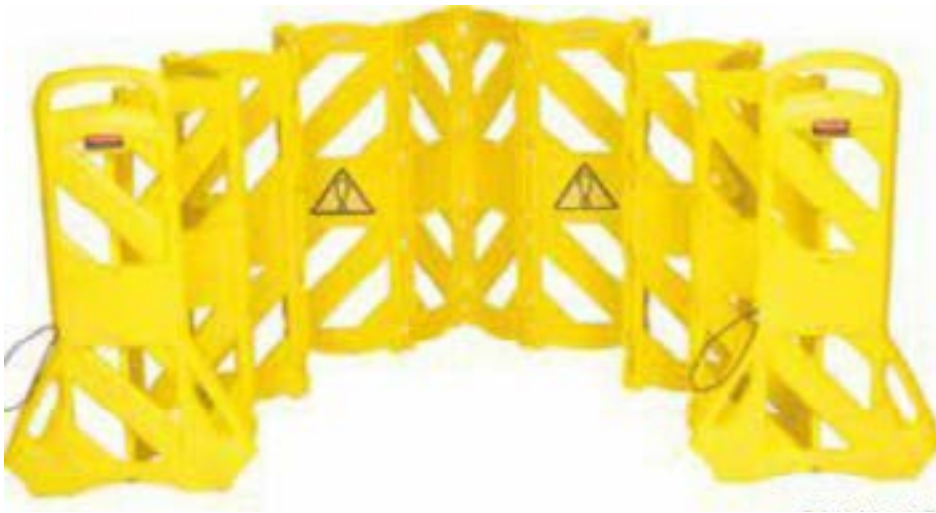

T bar 35CM

Cleaning material

Quick connect frames 45 cm

FGQ56000YL00 - HYGEN™ 17" QUICK CONNECT FRAME, YELLOW

Quick connect poles for 45 cm frame

FGQ75000YL00 - HYGEN™ 58" QUICK CONNECT HANDLE, YELLOW

Microfiber wet mop refill for